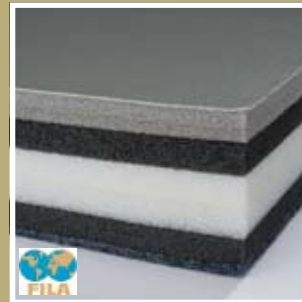

The foeldeak SL is one of the most light-weight of its category and is downright the top mat of the Foeldeak range of products. The extremely light, 6 cm thick core made of polyethylene and PUR sandwich structure, is of course also - like the S6 - coated all around with artificial leather and with carpet felt or antislip material on its bottom surface. Weighing only 8 kg per 1 x 2 m mat element and given the same stability and sturdiness, this mat is the ne plus ultra of all wrestling mats and can be absolutely recommended. It is not for nothing that Foeldeak supplies since decades apart from the leagues nearly all national and international major events, such as Olympic Games or World Championships, with its excellent sports mats.

Due to the individually easily positioned and absolutely even elements, the competition or training surface is rapidly installed and made ready for the fight in no time with the bi-laterally PVC-coated cover made of 100 % polyester. The elements remain stable in place either due to the traditional flap-down edge of the novel, durable Velcro closure, and wrinkles or stumble gaps are a thing of the past. Foeldeak covers are seamlessly welded and don't have to be glued. They are pollutant and solvent-free, can be kept hygienically clean without effort and have a very long life.

Even with hard fights and heavyweights such as Olympic champion Mirko Englich!

**Order your WrestlingMats foeldeak S and foeldeak SL directly from Foeldeak!**

Top Quality of

**foeldeak**  
PROFESSIONAL SPORTS EQUIPMENT

### foeldeak S6

- compound foam, compact and sturdy
- safe 60 mm of lateral height
- coated all around with artificial leather and on the bottom surface with carpet felt or antislip material
- available in elements of 1 x 1 m and 1 x 2 m
- remains absolutely even on the floor
- FILA-certified