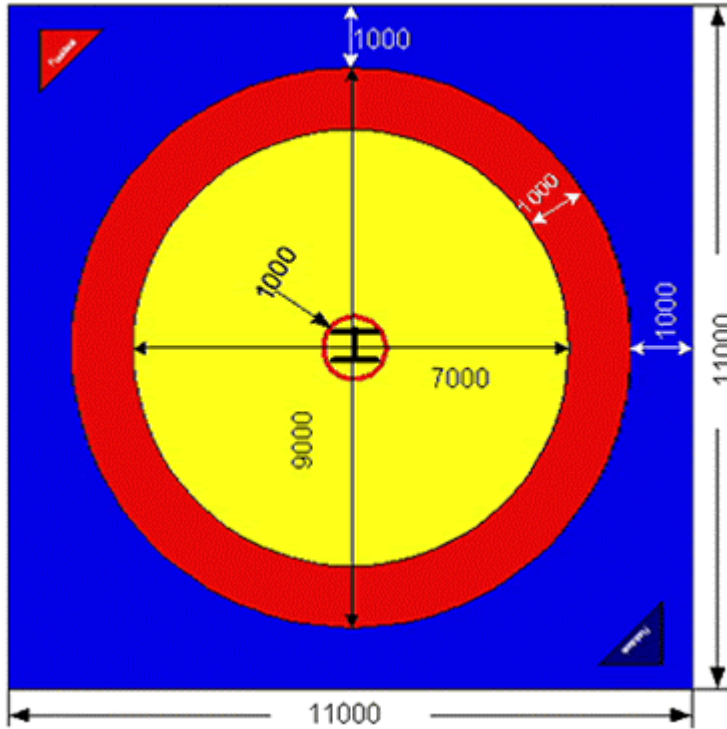

**Wrestling Mat 9 x 9 m - Standard Version**

**Wrestling Mat 10 x 10 m - Standard Version**

**Wrestling Mat 11 x 11 m - Standard Version**

**Wrestling Mat 12 x 12 m - according to FILA Standards**