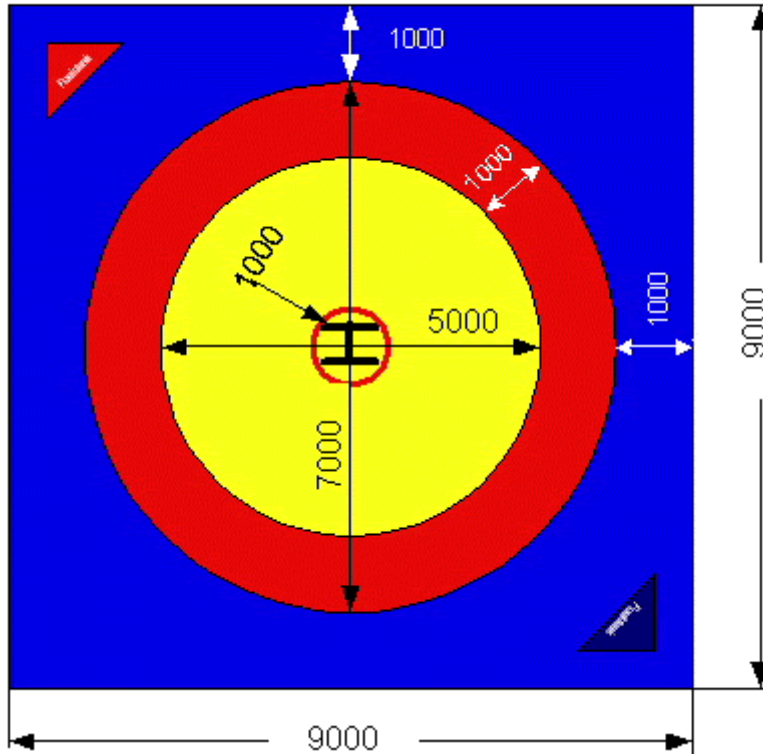

**Wrestling Mat 9 x 9 m - Standard Version**

**Wrestling Mat 10 x 10 m - Standard Version**

**Wrestling Mat 11 x 11 m - Standard Version**

**Wrestling Mat 12 x 12 m - according to FILA Standards**