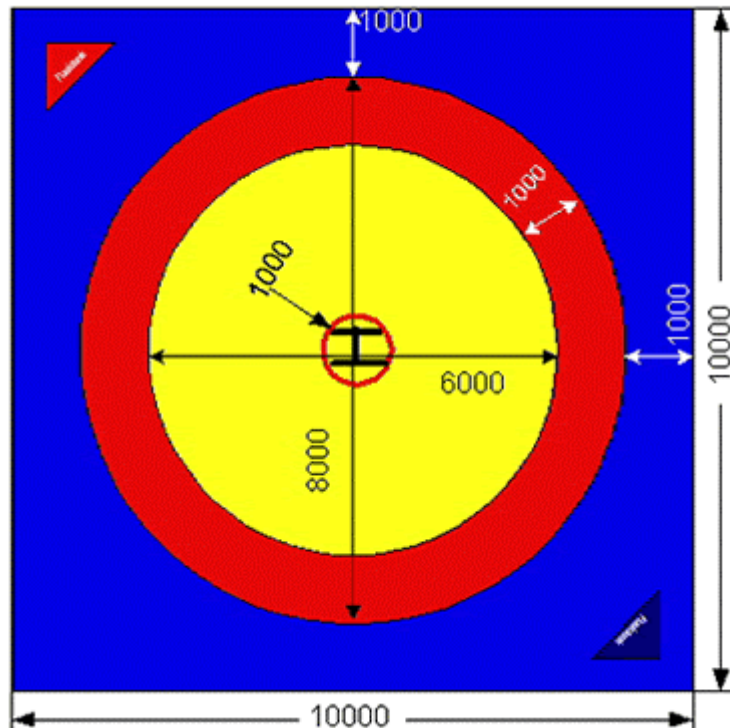

**Wrestling Mat 9 x 9 m - Standard Version**

**Wrestling Mat 10 x 10 m - Standard Version**

**Wrestling Mat 11 x 11 m - Standard Version**

**Wrestling Mat 12 x 12 m - according to FILA Standards**