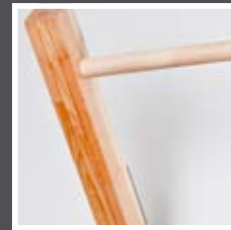

The extremely robust timber frame featuring nine hardwood bars can be mounted easily by means of the four included bolts and dowels to every massive concrete or timber wall or to solidly anchored steel beams.

Multi-functional

- for conventional power and shape exercises
- for elasticity and stretching exercises
- basic element for further training equipment

Robust

- Easy installation
- Installation accessories included
- Extremely durable
- Multiple-glued wooden girders and hardwood bars