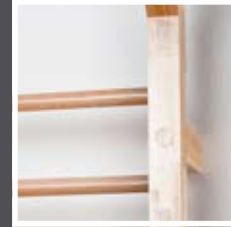

Robust

- Easy installation
- Installation accessories included
- Extremely durable
- Multiple-glued wooden girders and hardwood bars