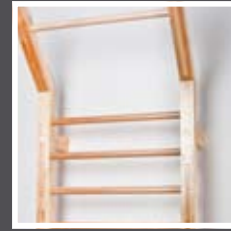

Multi-functional

- for conventional power and shape exercises
- for elasticity and stretching exercises
- basic element for further training equipment