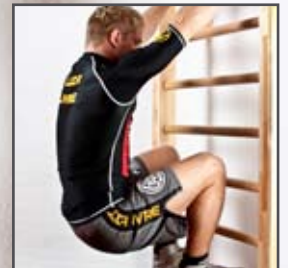

GladiatorWall

Much more than wall bars

made by SUPLES Ltd

NEW
by
foeldeak

Functional
Professional
Multi-Training Station

foeldeak – Innovation by Tradition

www.foeldeak.com