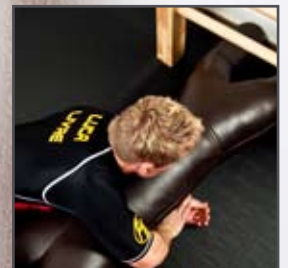

GladiatorWall

Much more than wall bars

made by SUPLES Ltd

NEW
by
foeldeak

Functional
Professional
Multi-Training Station

foeldeak – Innovation by Tradition

www.foeldeak.com